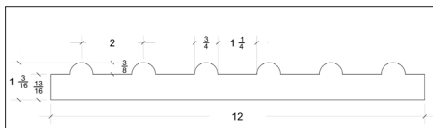

Crema Oliva® Shanghai

This image is a visual representation created using Design Vault™ products.

TOKYO

AFYON CLOUD[®] MARBLE

Sizes:
Custom Sizes Available
Made to order

Profile Specification:

Additional Products: