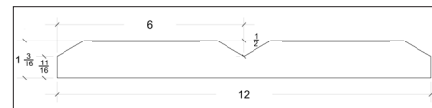

Profile Specification:

* Requires two runs of perpendicular carving

Additional Products:

Crema Eda®	Carya™
Crema Eda® Rosa	Orcca®
Kasha®	Marmiro® Bluestone
Afyon Cloud®	Grano®
Deep Blue®	Takoma Silver®
Crema Oliva®	Terra

Terra Venice