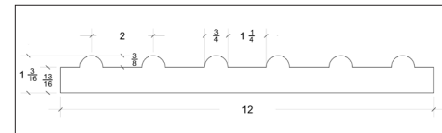

Profile Specification:

* Requires two runs of perpendicular carving

Additional Products:

Crema Eda®	Carya™
Crema Eda® Rosa	Marmiro® Bluestone
Kasha®	Grano®
Afyon Cloud®	Takoma Silver®
Deep Blue®	Terra
Orcca®	Avena®

Crema Oliva® Shanghai