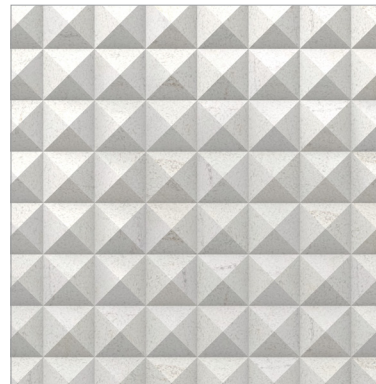

CAIRO

Takoma Silver® Cairo
This image is a visual representation created using Design Vault™ products.

KASHA® MARBLE

Sizes:
Custom Sizes Available
Made to order