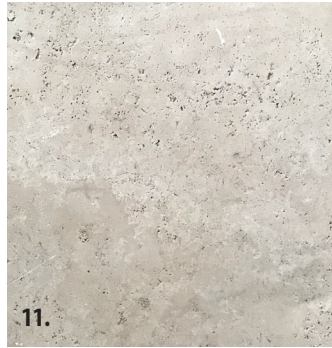

MARMIRO STONES®

BY TURAN BEKISOGLU

IMPRESSIONS COLLECTION

LEAVING AN IMPRESSION

Forms from around the world have inspired the designs for this collection of modern carved panels. Their depth brings dimension and interest to flat spaces while maintaining a sleek aesthetic and evokes a feeling of luxury by utilizing our product line of marbles, travertines and other natural stones. Standard to custom sizes, they can fit any space to achieve a unique look. As a company we strive to innovate, inspire, and leave an impression; let us help you leave yours.