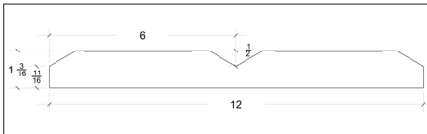

Profile Specification:

Additional Products:

Crema Eda®	Carya™
Crema Eda® Rosa	Orcca®
Kasha®	Grano®
Afyon Cloud®	Takoma Silver®
Deep Blue®	Terra
Crema Oliva®	Avena®