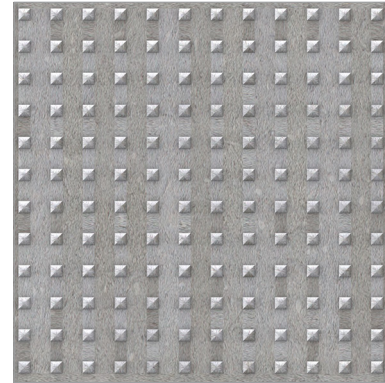

SHANGHAI

CREMA OLIVA® MARBLE

Sizes:
Custom Sizes Available
Made to order