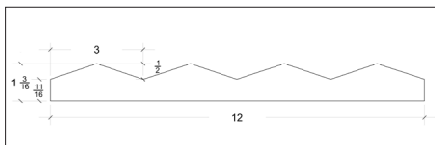

Profile Specification:

Additional Products:

Crema Eda®	Carya™
Crema Eda® Rosa	Orcca®
Kasha®	Marmiro® Bluestone
Afyon Cloud®	Grano®
Deep Blue®	Takoma Silver®
Crema Oliva®	Avena®