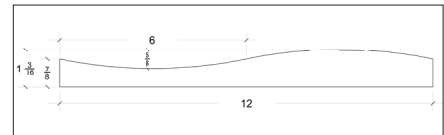

MAUI

Orcca® London
This image is a visual representation created using Design Vault™ products.

CREMA EDA® MARBLE

Sizes:
Custom Sizes Available
Made to order

Profile Specification:

Additional Products:

- | | |
|-----------------|--------------------|
| Crema Eda® Rosa | Orcca® |
| Kasha® | Marmiro® Bluestone |
| Afyon Cloud® | Grano® |
| Deep Blue® | Takoma Silver® |
| Crema Oliva® | Terra |
| Carya® | Avena® |