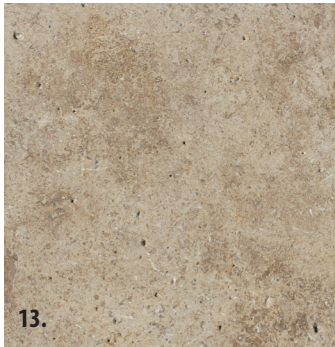

MARMIRO® PRODUCTS

1. Crema Eda®	6. Carya®	11. Avena®
2. Crema Eda® Rosa	7. Crema Oliva®	12. Takoma Silver®
3. Kasha®	8. Orcca®	13. Terra
4. Afyon Cloud®	9. Marmiro® Bluestone	
5. Deep Blue®	10. Grano®