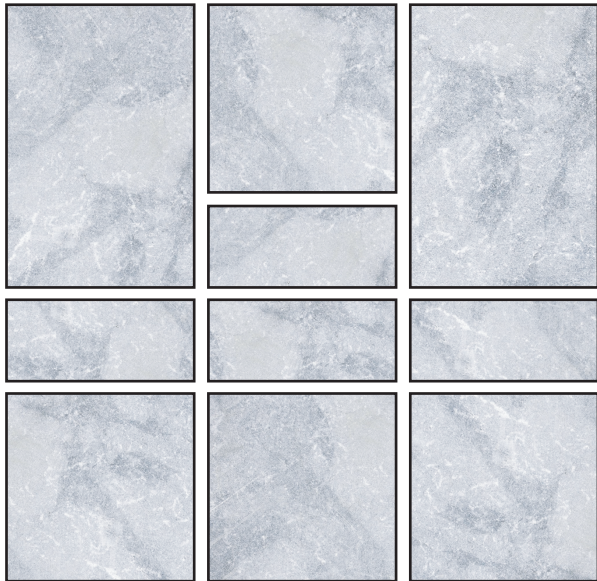

## 12" GATEWAY PATTERN®

12" X 18" X 2.25" (33%)

12" X 12" X 2.25" (45%)

6" X 12" X 2.25" (22%)

## 5 LAYING PATTERNS