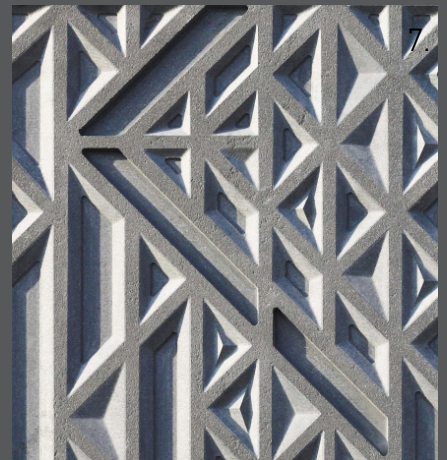

5. Kinetic #1 Crema Limestone
  6. Maple Pristine White
  7. Raza Graphite Grey
2. All Anoma shown on this page comes in various colors and sizes.