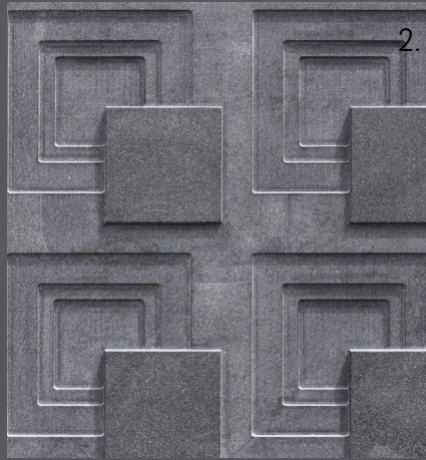

1. Dewdrop Crema Limestone
2. Edge Graphite Grey
3. Elm Pristine White
4. Fasetto Graphite Grey

5. Kinetic #1 Crema Limestone
  6. Maple Pristine White
  7. Raza Graphite Grey
2. All Anoma shown on this page comes in various colors and sizes.