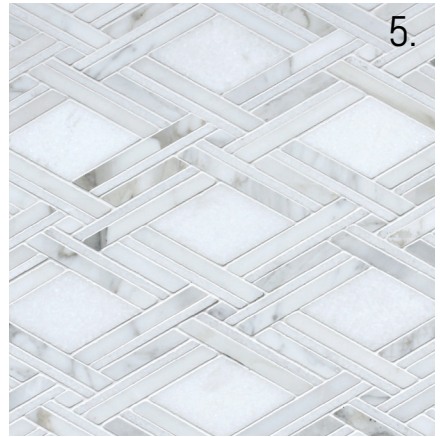

1. Herma Cold Marble Mosaic
  2. Aura Warm Marble Mosaic
  3. Demeter Cold Marble Mosaic
  4. Hermes Warm Marble Mosaic
  5. Zeus Warm Marble Mosaic
  6. Ares Cold Marble Mosaic
  7. Perseus Cold Marble Mosaic
2. All mosaics shown on this page come in various colors.