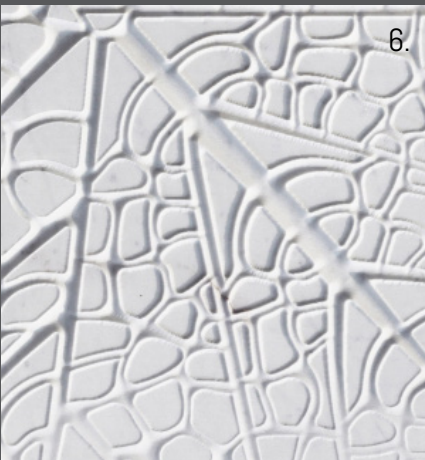

1. Dewdrop Crema Limestone
2. Edge Graphite Grey
3. Elm Pristine White
4. Fasetto Graphite Grey