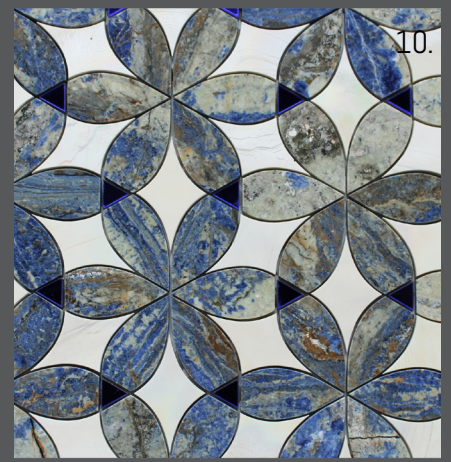

A.

A.

B.

A. Ice Glass Petal Mosaic

B. Spokane Dune Wood 6"x24" Wooden Porcelains

- 1. Arabesque Ice Glass Mosaic
- 2. Scallop Earth Glass Mosaic
- 3. Chevron Sand Glass Mosaic
- 4. Brick Shadow Glass Mosaic

- 5. Petal Smoke Glass Mosaic
 - 6. Penny Round Glass Mosaic
 - 7. Stacked Skylight Glass Mosaic
- * All mosaics shown on this page come in various colors and sizes.

8. Caleidos Platinum

9. Elecos Kaki

10. Delicatissimum Bec