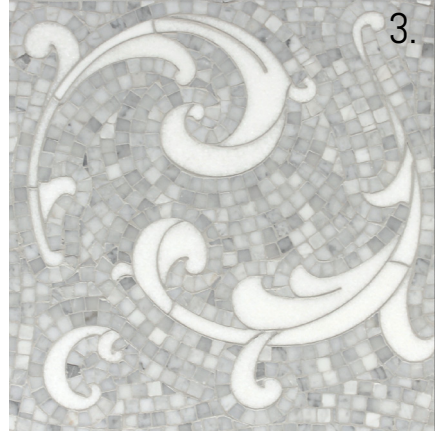

1. Herma Cold Marble Mosaic
  2. Aura Warm Marble Mosaic
  3. Demeter Cold Marble Mosaic
  4. Hermes Warm Marble Mosaic
  5. Zeus Warm Marble Mosaic
  6. Ares Cold Marble Mosaic
  7. Perseus Cold Marble Mosaic
2. All mosaics shown on this page come in various colors.